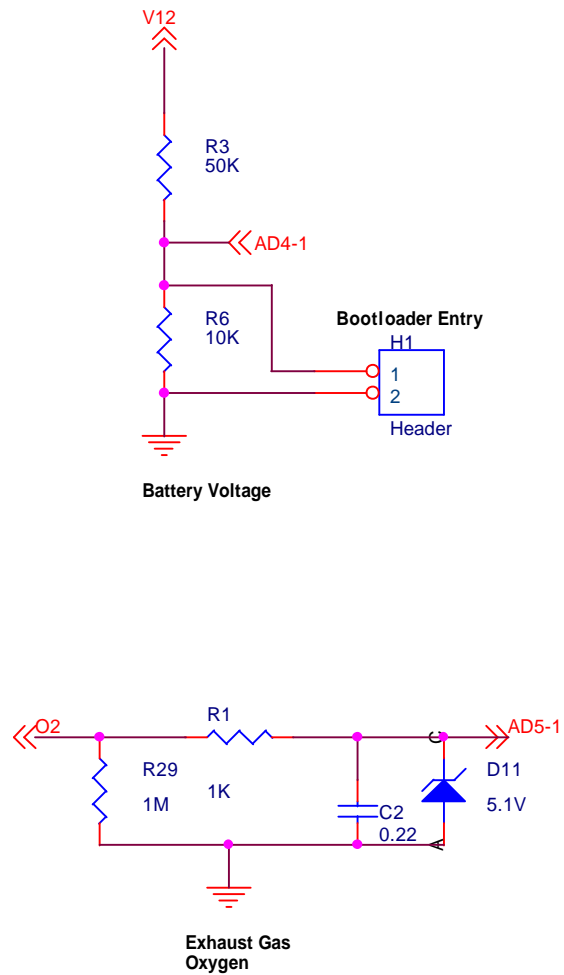

Title		
Megasquirt - CPU - B. A. Bowling		
Size	Document Number	Rev
A	Rev 2.2 _ Mod Dec 2002	2.2
Date:	Monday, December 30, 2002	Sheet 1 of 6

Title		
Megasquirt - Input		
Size	Document Number	Rev
A	Rev 2.2	2.2
Date:	Monday, December 30, 2002	Sheet 2 of 6

Title		
Megasquirt - Output		
Size	Document Number	Rev
A	Rev 2.2	2.2
Date:	Monday, December 30, 2002	Sheet 3 of 6

Title		
Megasquirt - Power		
Size	Document Number	Rev
A	Rev 2.2	2.2
Date:	Monday, December 30, 2002	Sheet 4 of 6

Title		
Megasquirt - Connector		
Size	Document Number	Rev
A	Rev 2.2	2.2
Date:	Monday, December 30, 2002	Sheet 5 of 6

Title		
MegaSquirt - LED Indicators		
Size	Document Number	Rev
A	Rev 2.2	2.2
Date:	Monday, December 30, 2002	Sheet 6 of 6