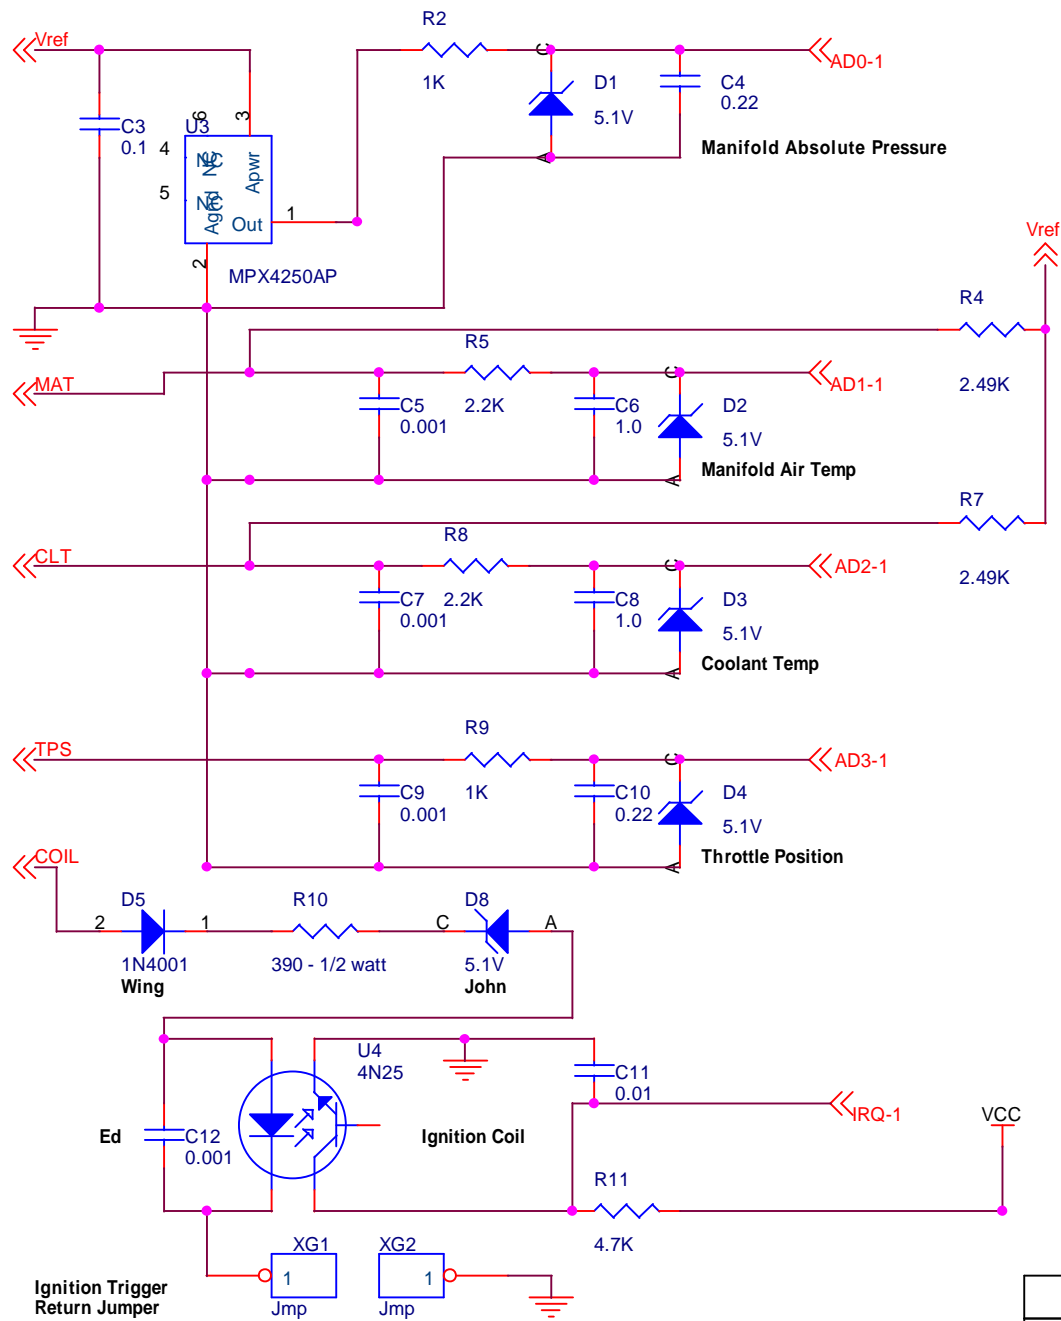

Title		
Megasquirt - CPU - B. A. Bowling		
Size	Document Number	Rev
A	Rev 2.2 _ Mod Dec 2002	2.2
Date:	Monday, December 30, 2002	Sheet 1 of 6

Title		
Megasquirt - Input		
Size	Document Number	Rev
A	Rev 2.2	2.2
Date:	Monday, December 30, 2002	Sheet 2 of 6

Title		
Megasquirt - Output		
Size	Document Number	Rev
A	Rev 2.2	2.2
Date:	Monday, December 30, 2002	Sheet 3 of 6

Title		
Megasquirt - Power		
Size	Document Number	Rev
A	Rev 2.2	2.2
Date:	Monday, December 30, 2002	Sheet 4 of 6

Title		
Megasquirt - Connector		
Size	Document Number	Rev
A	Rev 2.2	2.2
Date:	Monday, December 30, 2002	Sheet 5 of 6

Title		
MegaSquirt - LED Indicators		
Size	Document Number	Rev
A	Rev 2.2	2.2
Date:	Monday, December 30, 2002	Sheet 6 of 6