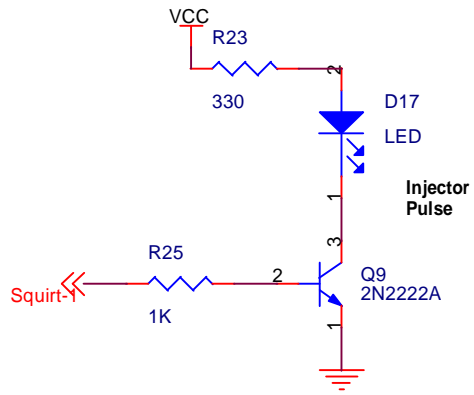

Title		
Megasquirt - CPU - B. A. Bowling		
Size	Document Number	Rev
A	Rev 2.2 _ Mod Dec 2002	2.2
Date:	Monday, December 30, 2002	Sheet 1 of 6

Title		
Megasquirt - Input		
Size	Document Number	Rev
A	Rev 2.2	2.2
Date:	Monday, December 30, 2002	Sheet 2 of 6

Title		
Megasquirt - Output		
Size	Document Number	Rev
A	Rev 2.2	2.2
Date:	Monday, December 30, 2002	Sheet 3 of 6

Title		
Megasquirt - Power		
Size	Document Number	Rev
A	Rev 2.2	2.2
Date:	Monday, December 30, 2002	Sheet 4 of 6

Title		
Megasquirt - Connector		
Size	Document Number	Rev
A	Rev 2.2	2.2
Date:	Monday, December 30, 2002	Sheet 5 of 6

Title		
MegaSquirt - LED Indicators		
Size	Document Number	Rev
A	Rev 2.2	2.2
Date:	Monday, December 30, 2002	Sheet 6 of 6