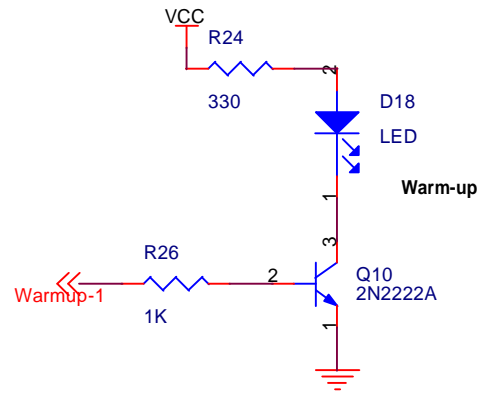

Title		
Megasquirt - CPU - B. A. Bowling		
Size	Document Number	Rev
A	Rev 2.2 _ Mod Dec 2002	2.2
Date:	Monday, December 30, 2002	Sheet 1 of 6

Title		
Megasquirt - Input		
Size	Document Number	Rev
A	Rev 2.2	2.2
Date:	Monday, December 30, 2002	Sheet 2 of 6

Title		
Megasquirt - Output		
Size	Document Number	Rev
A	Rev 2.2	2.2
Date:	Monday, December 30, 2002	Sheet 3 of 6

Title		
Megasquirt - Power		
Size	Document Number	Rev
A	Rev 2.2	2.2
Date:	Monday, December 30, 2002	Sheet 4 of 6

Title		
Megasquirt - Connector		
Size	Document Number	Rev
A	Rev 2.2	2.2
Date:	Monday, December 30, 2002	Sheet 5 of 6

Title		
MegaSquirt - LED Indicators		
Size	Document Number	Rev
A	Rev 2.2	2.2
Date:	Monday, December 30, 2002	Sheet 6 of 6