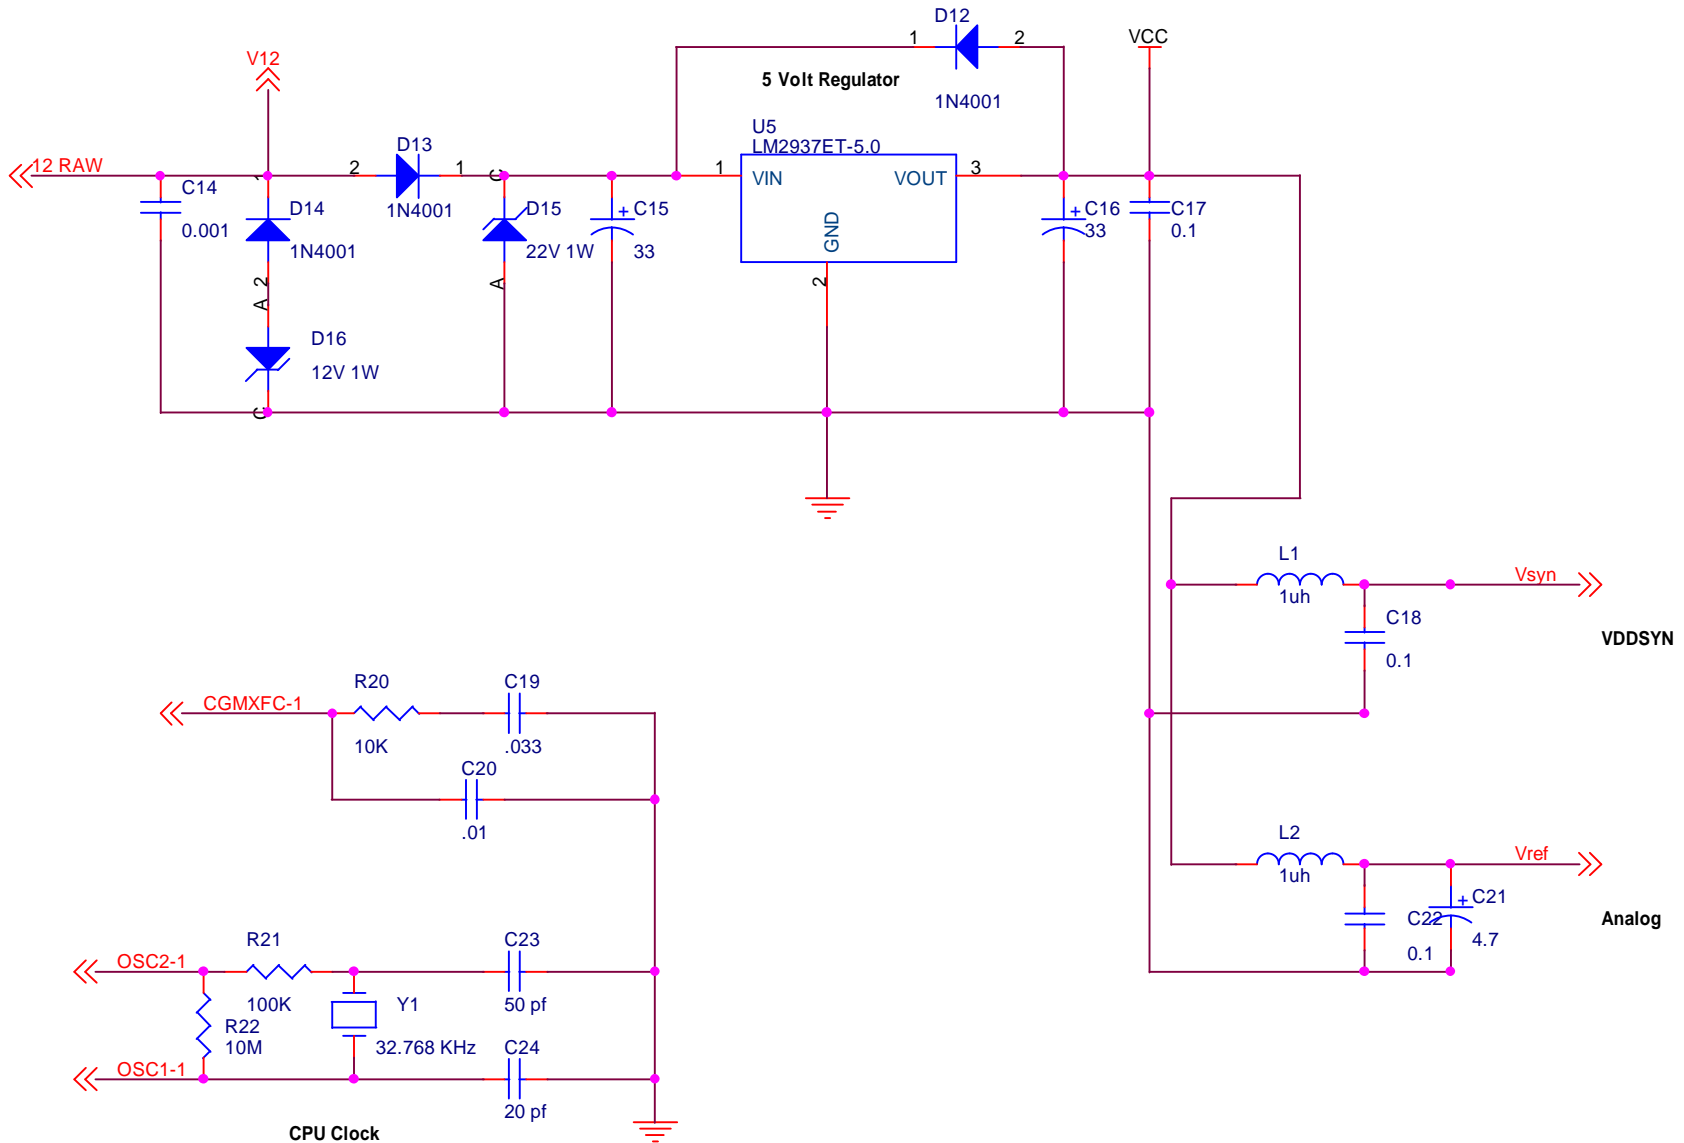

Title		
Megasquirt - CPU - B. A. Bowling		
Size	Document Number	Rev
A	Rev 2.2 _ Mod Dec 2002	2.2
Date:	Monday, December 30, 2002	Sheet 1 of 6

Title		
Megasquirt - Input		
Size	Document Number	Rev
A	Rev 2.2	2.2
Date:	Monday, December 30, 2002	Sheet 2 of 6

Title		
Megasquirt - Output		
Size	Document Number	Rev
A	Rev 2.2	2.2
Date:	Monday, December 30, 2002	Sheet 3 of 6

Title		
Megasquirt - Power		
Size	Document Number	Rev
A	Rev 2.2	2.2
Date:	Monday, December 30, 2002	Sheet 4 of 6

Title		
Megasquirt - Connector		
Size	Document Number	Rev
A	Rev 2.2	2.2
Date:	Monday, December 30, 2002	Sheet 5 of 6

Title		
MegaSquirt - LED Indicators		
Size	Document Number	Rev
A	Rev 2.2	2.2
Date:	Monday, December 30, 2002	Sheet 6 of 6