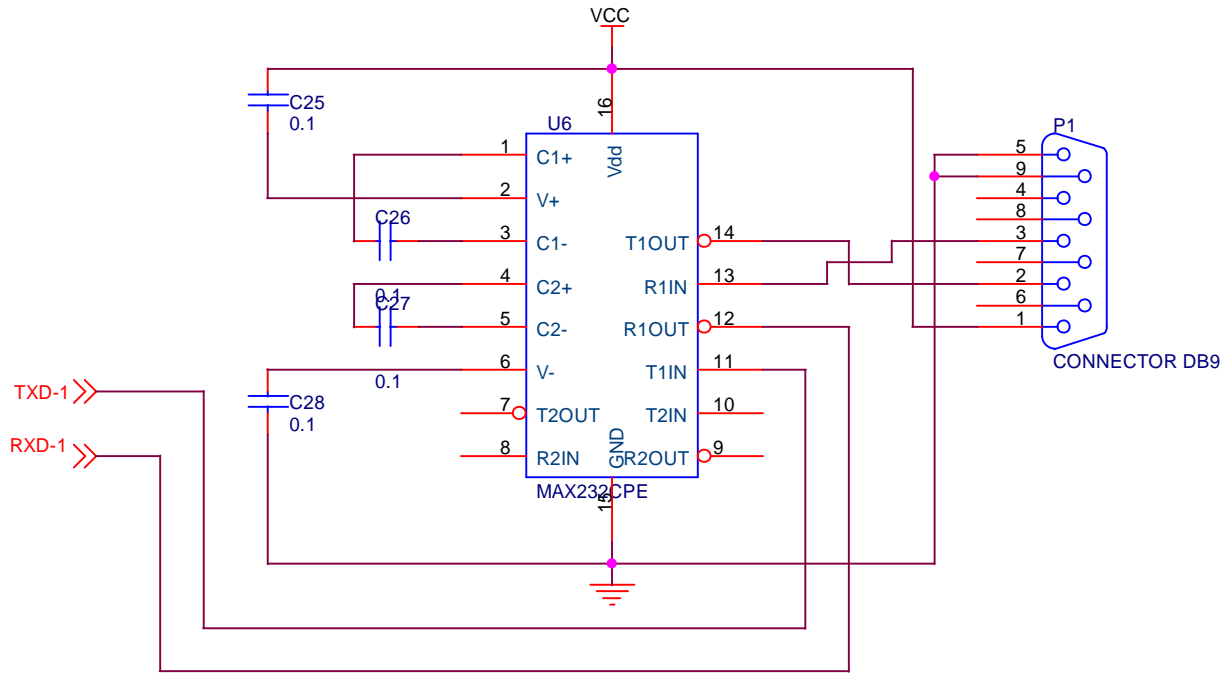

Title		
Megasquirt - CPU - B. A. Bowling		
Size	Document Number	Rev
A	Rev 2.2 _ Mod Dec 2002	2.2
Date:	Monday, December 30, 2002	Sheet 1 of 6

Title		
Megasquirt - Input		
Size	Document Number	Rev
A	Rev 2.2	2.2
Date:	Monday, December 30, 2002	Sheet 2 of 6

Title		
Megasquirt - Output		
Size	Document Number	Rev
A	Rev 2.2	2.2
Date:	Monday, December 30, 2002	Sheet 3 of 6

Title		
Megasquirt - Power		
Size	Document Number	Rev
A	Rev 2.2	2.2
Date:	Monday, December 30, 2002	Sheet 4 of 6

Title		
Megasquirt - Connector		
Size	Document Number	Rev
A	Rev 2.2	2.2
Date:	Monday, December 30, 2002	Sheet 5 of 6

Title		
MegaSquirt - LED Indicators		
Size	Document Number	Rev
A	Rev 2.2	2.2
Date:	Monday, December 30, 2002	Sheet 6 of 6