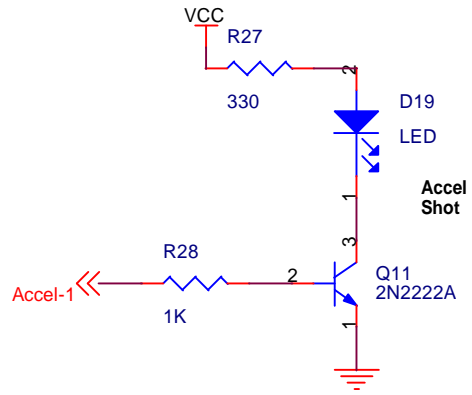

Title		
Megasquirt - CPU - B. A. Bowling		
Size	Document Number	Rev
A	Rev 2.2 _ Mod Dec 2002	2.2
Date:	Monday, December 30, 2002	Sheet 1 of 6

Title		
Megasquirt - Input		
Size	Document Number	Rev
A	Rev 2.2	2.2
Date:	Monday, December 30, 2002	Sheet 2 of 6

Title		
Megasquirt - Output		
Size	Document Number	Rev
A	Rev 2.2	2.2
Date:	Monday, December 30, 2002	Sheet 3 of 6

Title		
Megasquirt - Power		
Size	Document Number	Rev
A	Rev 2.2	2.2
Date:	Monday, December 30, 2002	Sheet 4 of 6

Title		
Megasquirt - Connector		
Size	Document Number	Rev
A	Rev 2.2	2.2
Date:	Monday, December 30, 2002	Sheet 5 of 6

Title		
MegaSquirt - LED Indicators		
Size	Document Number	Rev
A	Rev 2.2	2.2
Date:	Monday, December 30, 2002	Sheet 6 of 6