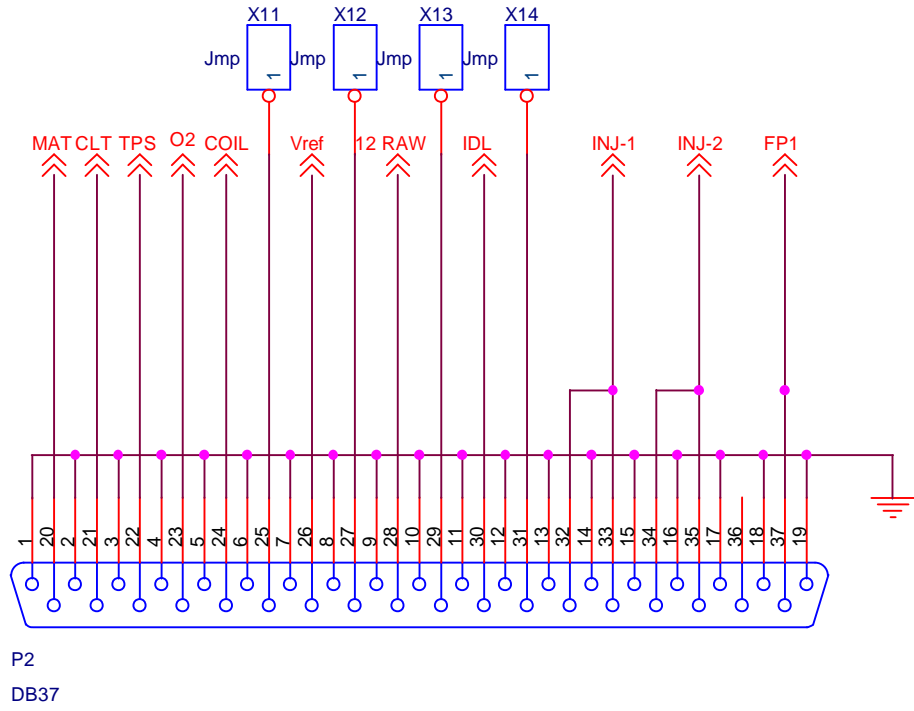

Title		
Megasquirt - CPU - B. A. Bowling		
Size	Document Number	Rev
A	Rev 2.2 _ Mod Dec 2002	2.2
Date:	Monday, December 30, 2002	Sheet 1 of 6

Title		
Megasquirt - Input		
Size	Document Number	Rev
A	Rev 2.2	2.2
Date:	Monday, December 30, 2002	Sheet 2 of 6

Title		
Megasquirt - Output		
Size	Document Number	Rev
A	Rev 2.2	2.2
Date:	Monday, December 30, 2002	Sheet 3 of 6

Title		
Megasquirt - Power		
Size	Document Number	Rev
A	Rev 2.2	2.2
Date:	Monday, December 30, 2002	Sheet 4 of 6

Title		
Megasquirt - Connector		
Size	Document Number	Rev
A	Rev 2.2	2.2
Date:	Monday, December 30, 2002	Sheet 5 of 6

Title		
MegaSquirt - LED Indicators		
Size	Document Number	Rev
A	Rev 2.2	2.2
Date:	Monday, December 30, 2002	Sheet 6 of 6