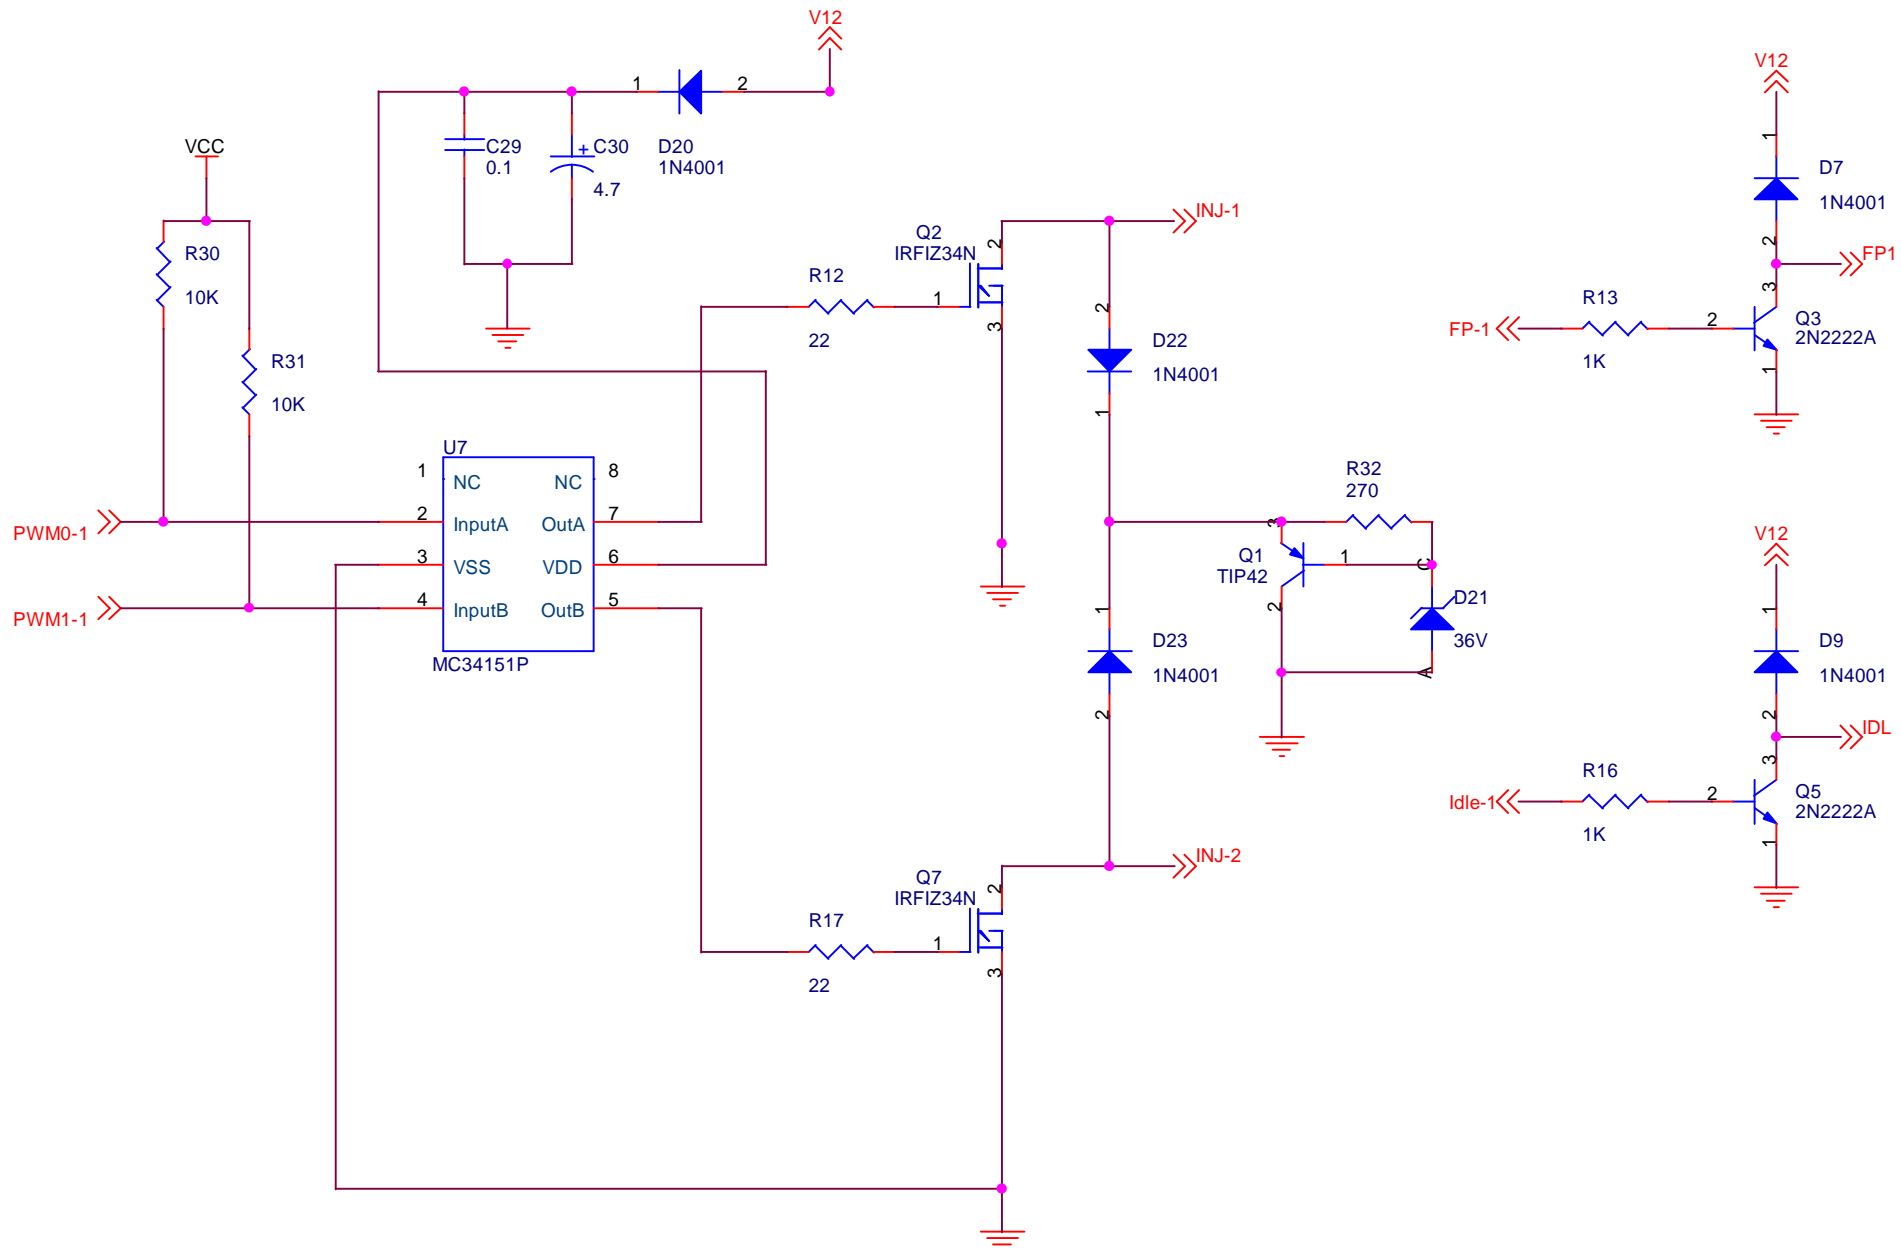

Title		
Megasquirt - CPU - B. A. Bowling		
Size	Document Number	Rev
A	Rev 2.2 _ Mod Dec 2002	2.2
Date:	Monday, December 30, 2002	Sheet 1 of 6

Title		
Megasquirt - Input		
Size	Document Number	Rev
A	Rev 2.2	2.2
Date:	Monday, December 30, 2002	Sheet 2 of 6

Title		
Megasquirt - Output		
Size	Document Number	Rev
A	Rev 2.2	2.2
Date:	Monday, December 30, 2002	Sheet 3 of 6

Title		
Megasquirt - Power		
Size	Document Number	Rev
A	Rev 2.2	2.2
Date:	Monday, December 30, 2002	Sheet 4 of 6

Title		
Megasquirt - Connector		
Size	Document Number	Rev
A	Rev 2.2	2.2
Date:	Monday, December 30, 2002	Sheet 5 of 6

Title		
MegaSquirt - LED Indicators		
Size	Document Number	Rev
A	Rev 2.2	2.2
Date:	Monday, December 30, 2002	Sheet 6 of 6